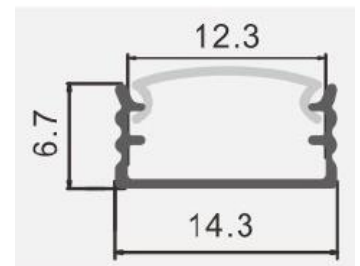

### Applications

- Use for LED flexible strip or Rigid Bar Strip for lighting decoration
- Easy to install

Product Group	23
Product Name	Aluminium U-Shape
Code	23-001
Description	Aluminium U-Shape with Clear or Milky acrylic cover
Model of Fitting	Clamp lock
Dimension (mm) ( H x W x L )	6.7 x 14.3 x 2000
Available Color	Aluminium, Finished