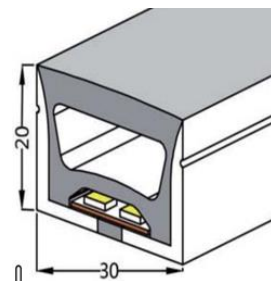

- Wide applicability, easy to install and maintain.
- Extremely luminous, with wide viewing angle.
- Unique water proof technique.
- Environmental conservation, long lifespan.

Product Group	23
Product Name	Silicone Profile 30x20 mm.
Code	23-076
Description	Silicone Profile 30x20 mm.
Tube Dimension	30x20mm.
Total length	100M./Roll
Material	100% Silicone
Waterproof Rating	IP67
Model of Fitting	Clamp Lock or Flexible Profile
Available Color	Milky white silicone with translucent diffuser